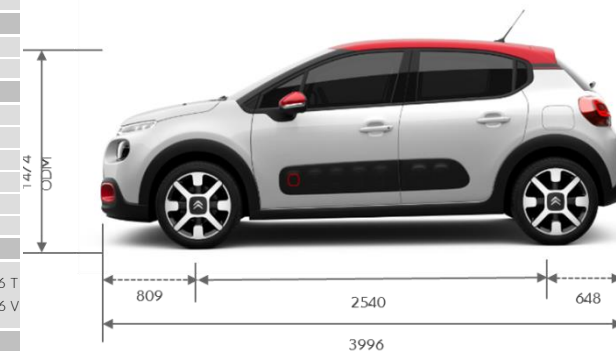

STERZO					
Diametro di sterzata tra marciapiedi - m	10,9				
FRENI					
Anteriori	A disco ventilati 266x22 mm				
Posteriori	A tamburo	A tamburo	A disco 249x9 mm	A disco 249x9 mm	
SOSPENSIONI					
Anteriori	Ruote indipendenti, assale pseudo Mac Pherson con bracci inferiori triangolati, molle elicoidali, ammortizzatori idraulici telescopici e barre antirollio				
Posteriori	Ruote indipendenti, traversa deformabile con barra stabilizzatrice				
DIMENSIONI/VOLUMI					
Lunghezza - mm	3996				
Larghezza/larghezza con specchietti - mm.	1749/2007				
Altezza - mm.	1474				
Passo - mm.	2539				
Numero Posti	5				
Volume del bagagliaio - dm³	300				

PNEUMATICI										
	185/65 R15 86 T	195/65 R15 86 H 205/55 R16 86 V	185/65 R15 86 T 195/65 R15 86 H 205/55 R16 V	185/65 R15 86 T 205/50 R17 86 V	195/65 R15 86 H 205/55 R16 86 V	205/50 R17 86 V	195/65 R15 86 H 205/55 R16 86 V	185/65 R15 86 T 205/50 R17 86 V	195/65 R15 86 H 205/55 R16 86 V	185/65 R15 86 T 205/50 R17 86 V

MASSE										
Tara con conducente compreso - Kg	1051	1055	1120	1123	1160	1160	1165	1165	1165	1165
Rapporto potenza /tara - kW/t	47,57	47,39	54,46	54,32	69,83	69,83	69,53	69,53	64,38	64,38
Massa complessiva a pieno carico - Kg.	1510	1550	1520	1540	1600	1600	1640	1640	1675	1675
Massa complessiva con treno (MTRA) - Kg.	1960	2000	1970	1990	2200	2200	2090	2090	2275	2275
Peso massimo rimorchiabile - Kg. con freno	450	450	450	450	600	600	450	450	600	600
PRESTAZIONI										
Velocità massima km/h	164	158	169	169	193	193	191	191	188	188
0-400m. Partenza da fermo-sec.	ND	ND	ND	ND	ND	ND	ND	ND	ND	ND
0-1000m partenza da fermo- sec.	ND	ND	ND	ND	ND	ND	ND	ND	ND	ND
0-100km/h-sec.	ND	ND	ND	ND	ND	ND	ND	ND	ND	ND
CONSUMI/EMISSIONI										
Urbano - l/100km	6,1	6,2	5,8	5,6	5,8	5,8	6,2	6,1	ND	ND
Extra Urbano - l/100km	4,0	4,2	4,2	4,2	4,1	4,1	4,4	4,1	ND	ND
Misto - l/100 km	4,8	4,9	4,8	4,7	4,7	4,7	5,1	4,9	ND	ND
Capacità serbatoio (litri)	45					42				
Emissioni CO₂ misto - g/km	110	113	110	109	108	107	120	118	ND	ND